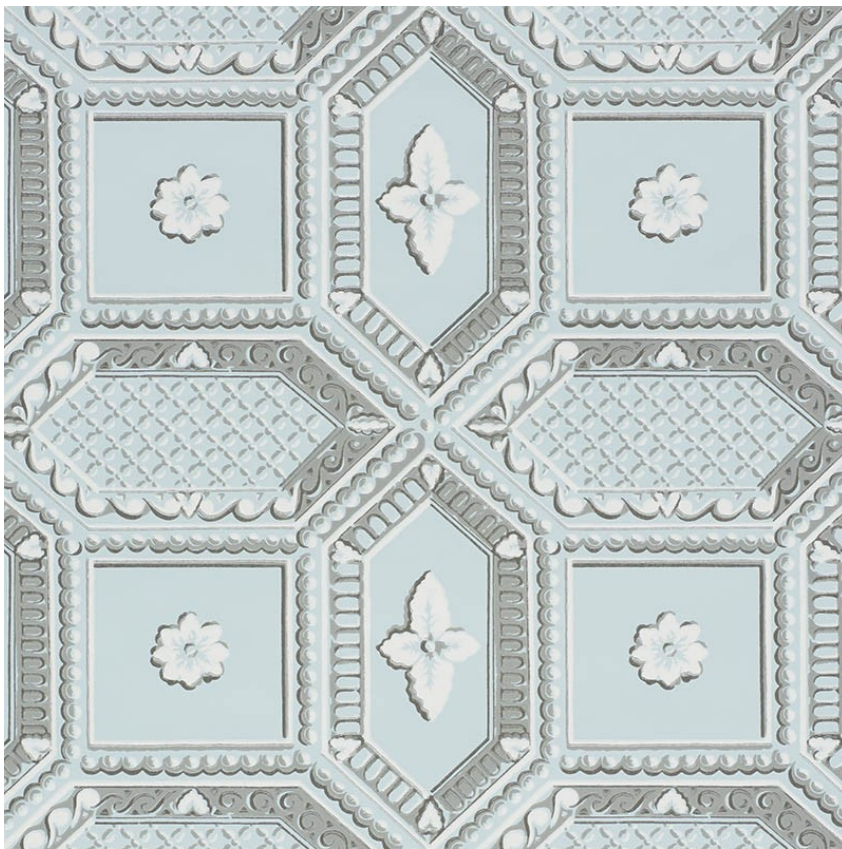

5009902

LACUNARIA

COLOR: SKY TYPE: WALLPAPER

WHAT MAKES THIS SPECIAL

Applied to a ceiling, this Lacunaria calls to mind the richly coffered ceilings of McKim, Mead & White. Crisscrossing beams and stylized florettes add a delicate flourish.

12 1/2" (32CM)

CONTENT

N/A

LIGHT FASTNESS

N/A

HORIZONTAL REPEAT

13 1/2" (34CM)

MATCH