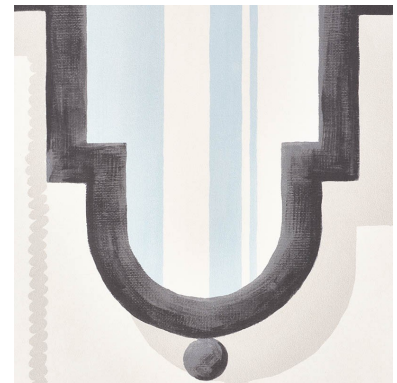

5009911

VILLA

COLOR: SKY TYPE: WALLPAPER

WHAT MAKES THIS SPECIAL

Villa is a panel design that instantly creates the look of a tented room. Its scalloped border and chic painterly tassels add instant personality to a room. Tenting ends at 53 1/2".

To check stock and price, request a physical memo, reserve or place an order, sign in to your account on www.fschumacher.com or our iOS app, or give us a call at **1-800-673-4221**

WIDTH
54 1/2" (138CM)

VERTICAL REPEAT
144" (366CM)

CONTENT
N/A

LIGHT FASTNESS
N/A

HORIZONTAL REPEAT
54" (137CM)

MATCH
NONE

PERFORMANCE
N/A

COUNTRY OF FINISH
UNITED KINGDOM

SCHUMACHER