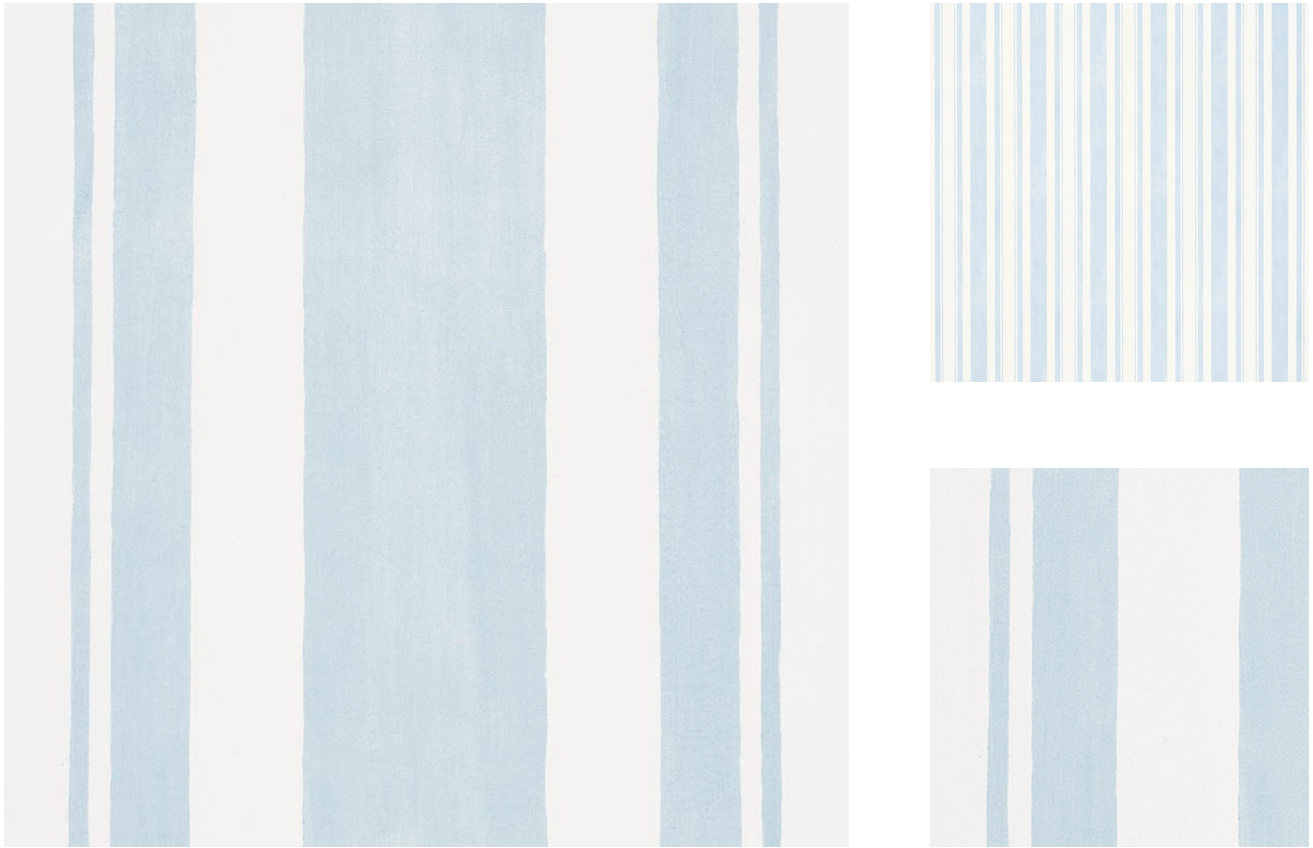

5009921

VILLA STRIPE

COLOR: SKY TYPE: WALLPAPER

WHAT MAKES THIS SPECIAL

This stylish multi-width stripe makes a bold statement on its own, and also coordinates with our Villa wallpaper panels to complete the illusion of a chic tented room.

VERTICAL REPEAT
NONE

CONTENT
N/A

LIGHT FASTNESS
N/A

HORIZONTAL REPEAT
7 3/4" (20CM)

MATCH
NONE

PERFORMANCE
N/A

COUNTRY OF FINISH
UNITED KINGDOM

SCHUMACHER