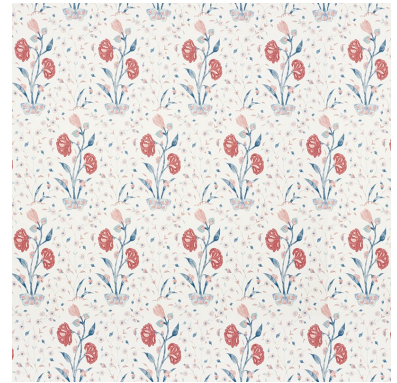

5009950

KHILANA FLORAL

COLOR: DELFT & ROSE TYPE: WALLPAPER

WIDE WIDTH

WHAT MAKES THIS SPECIAL

A simple, stylized floral inspired by traditional Indian motifs, this lovely, large-scale pattern has the nuanced look of a hand block print. Also available as a fabric.

To check stock and price, request a physical memo, reserve or place an order, sign in to your account on www.fschumacher.com or our iOS app, or give us a call at **1-800-673-4221**

WIDTH
54 5/8" (138CM)

VERTICAL REPEAT
15" (38CM)

CONTENT
N/A

LIGHT FASTNESS
N/A

HORIZONTAL REPEAT
6 3/4" (17CM)

MATCH
HALF-DROP

PERFORMANCE
N/A

COUNTRY OF FINISH
UNITED KINGDOM

SCHUMACHER