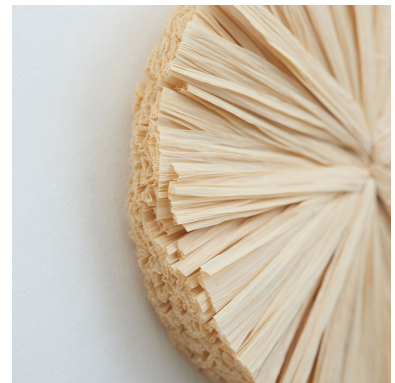

5009980

CAICOS SMALL

COLOR: NATURAL TYPE: WALLPAPER

#### WHAT MAKES THIS SPECIAL

Raffia flowers for the wall! We recommend artfully arranging them on our Kiyoko Jute in Natural (5008850) with a hot glue gun. One set includes 10 pieces. Also available in large.

WIDTH  
3" (8CM)

VERTICAL REPEAT  
NONE

CONTENT  
N/A

LIGHT FASTNESS  
N/A

HORIZONTAL REPEAT  
NONE

MATCH  
NONE

PERFORMANCE  
N/A

COUNTRY OF FINISH  
INDIA