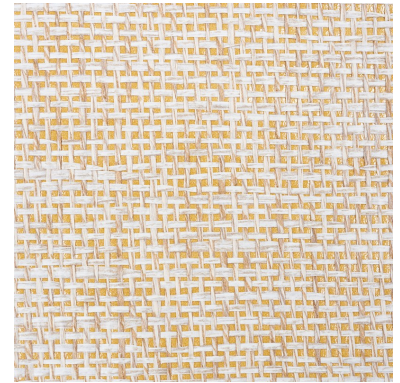

5010320

OPEN PAPERWEAVE

COLOR: STRAW TYPE: WALLPAPER

WHAT MAKES THIS SPECIAL

An irregular, open weave of natural paper fibers on a neutral background, this is a sophisticated, stylish wallpaper with exquisite texture and warm tonal variations.

To check stock and price, request a physical memo, reserve or place an order, sign in to your account on www.fschumacher.com or our iOS app, or give us a call at 1-800-673-4221

WIDTH

36" (91CM)

VERTICAL REPEAT

NONE

CONTENT

N/A

LIGHT FASTNESS

N/A

HORIZONTAL REPEAT

NONE

MATCH