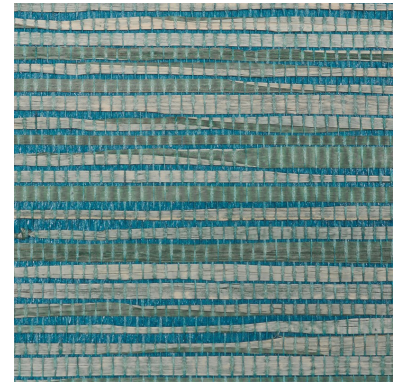

5010341

DYED RAFFIA

COLOR: BLUE TYPE: WALLPAPER

WHAT MAKES THIS SPECIAL

Thick raffia fibers are woven and piece dyed to create an enchantingly irregular and wonderfully textured stripe effect.

To check stock and price, request a physical memo, reserve or place an order, sign in to your account on www.fschumacher.com or our iOS app, or give us a call at **1-800-673-4221**

WIDTH
36" (91CM)

VERTICAL REPEAT
NONE

CONTENT
N/A

LIGHT FASTNESS
N/A

HORIZONTAL REPEAT
NONE

MATCH
STRAIGHT

PERFORMANCE
N/A

COUNTRY OF FINISH
SOUTH KOREA