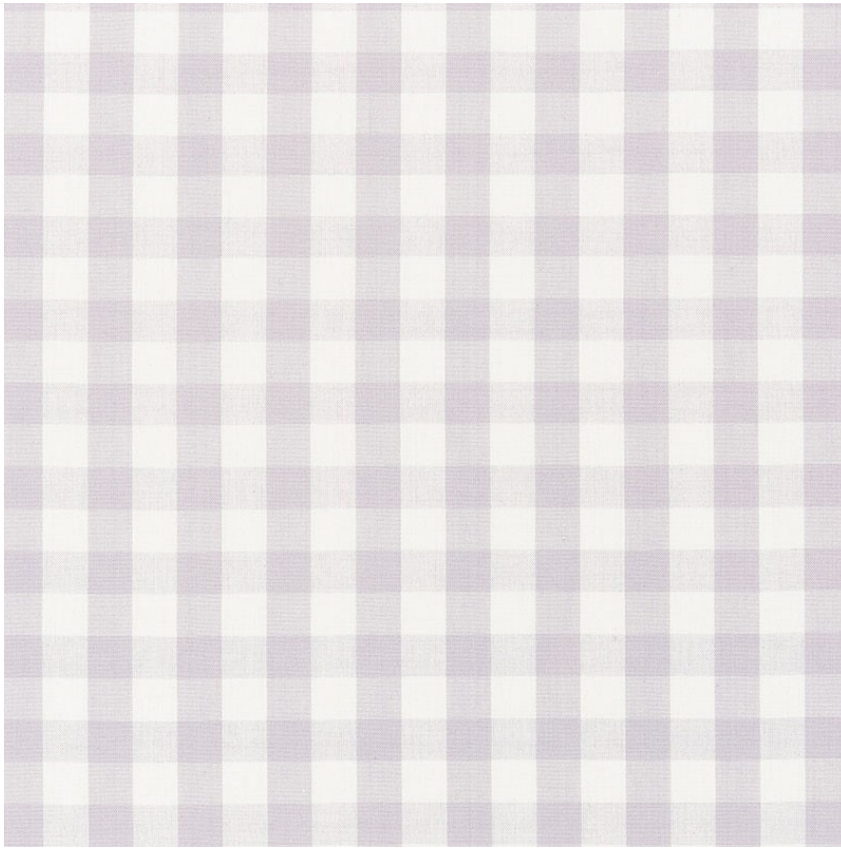

63067

ELTON COTTON CHECK

COLOR: LILAC TYPE: FABRIC

---

**WHAT MAKES THIS SPECIAL**

A classic woven check in delightful colors, this is a versatile fabric with infinite uses. Always fresh, it's a fun companion for florals and stripes.

**WIDTH**  
54" (137CM)

**VERTICAL REPEAT**  
1 1/4" (3CM)

**CONTENT**  
100% COTTON

**LIGHT FASTNESS**  
20 HOURS

**HORIZONTAL REPEAT**  
1 1/4" (3CM)

**MATCH**  
STRAIGHT

**PERFORMANCE**  
MARTINDALE 6,500