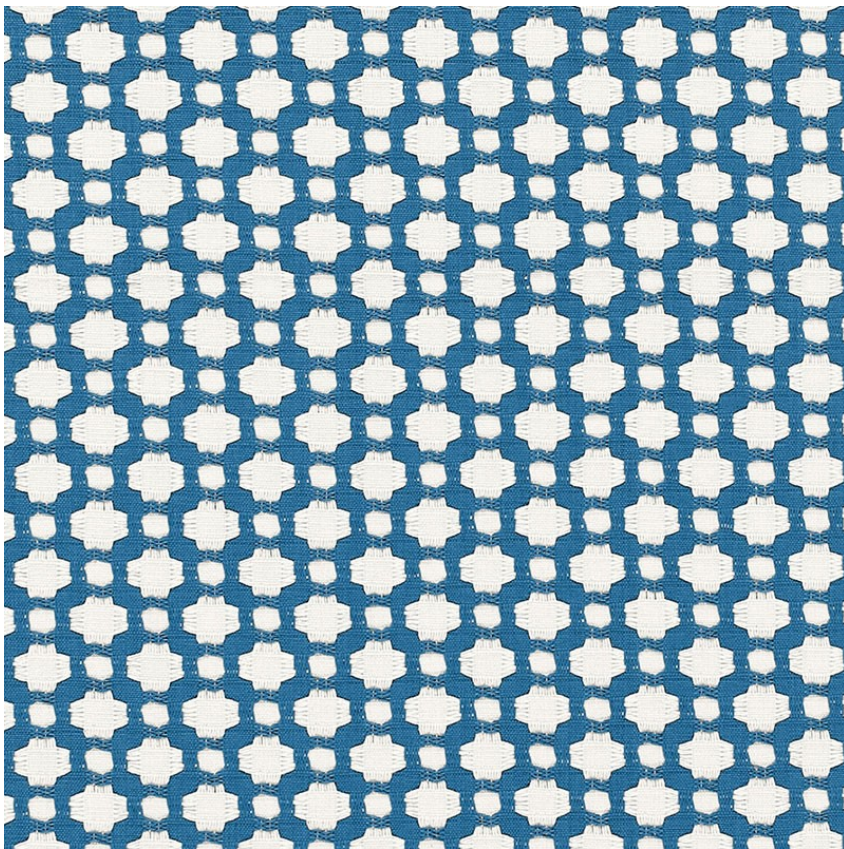

65686

BETWIXT

COLOR: WATER/NATURAL TYPE: FABRIC

WHAT MAKES THIS SPECIAL

An endlessly versatile small-scale woven pattern with a handsome geometric look and an appealing, textural hand.

To check stock and price, request a physical memo, reserve or place an order, sign in to your account on www.fschumacher.com or our iOS app, or give us a call at **1-800-673-4221**

WIDTH
54" WIDE (137CM)

VERTICAL REPEAT
1 3/8" (3CM)

CONTENT
100% COTTON

LIGHT FASTNESS
40 HOURS

HORIZONTAL REPEAT
1 5/8" (4CM)

MATCH
STRAIGHT

PERFORMANCE
MARTINDALE 20,000

COUNTRY OF FINISH
INDIA