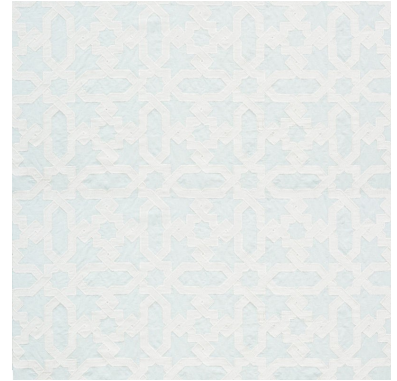

67573

CORDOBA EMBROIDERY

COLOR: MIST TYPE: FABRIC

WHAT MAKES THIS SPECIAL

Moorish tiles inspired this sumptuous, embellished design. Dense embroidery creates dimension and subtle variations that are part of its inherent beauty. Also a wallcovering.

To check stock and price, request a physical memo, reserve or place an order, sign in to your account on www.fschumacher.com or our iOS app, or give us a call at **1-800-673-4221**

WIDTH
50 3/8" (128CM)

VERTICAL REPEAT
12 5/8" (32CM)

CONTENT
56% LINEN, 34%
VISCOSE, 10%
POLYESTER

LIGHT FASTNESS
20 HOURS

HORIZONTAL REPEAT
6 3/4" (17CM)

MATCH
STRAIGHT

PERFORMANCE
N/A

COUNTRY OF FINISH
INDIA

SCHUMACHER