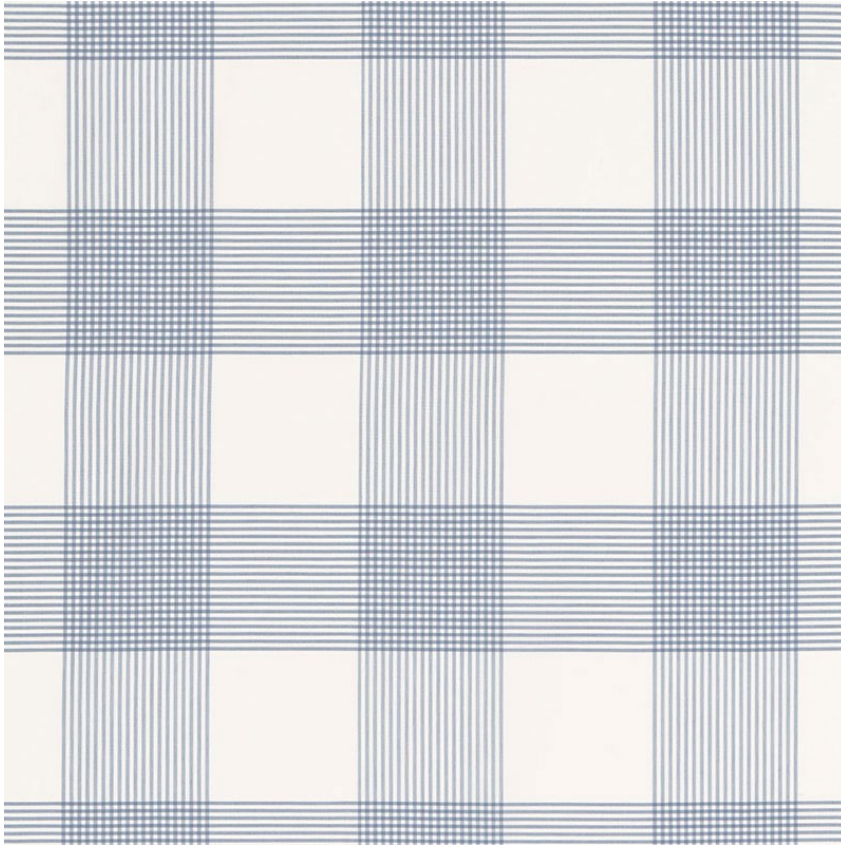

68034

ANTIGUA PLAID

COLOR: CORNFLOWER TYPE: FABRIC

WHAT MAKES THIS SPECIAL

With its large and exuberant scale, Antigua Plaid has a graphic appeal. This versatile pattern can serve as a focal point or supporting player in any decorative scheme.

VERTICAL REPEAT
8 7/8" (23CM)

CONTENT
100% COTTON

LIGHT FASTNESS
20 HOURS

HORIZONTAL REPEAT
8 7/8" (23CM)

MATCH
STRAIGHT

PERFORMANCE
MARTINDALE 5,000

COUNTRY OF FINISH
INDIA

SCHUMACHER