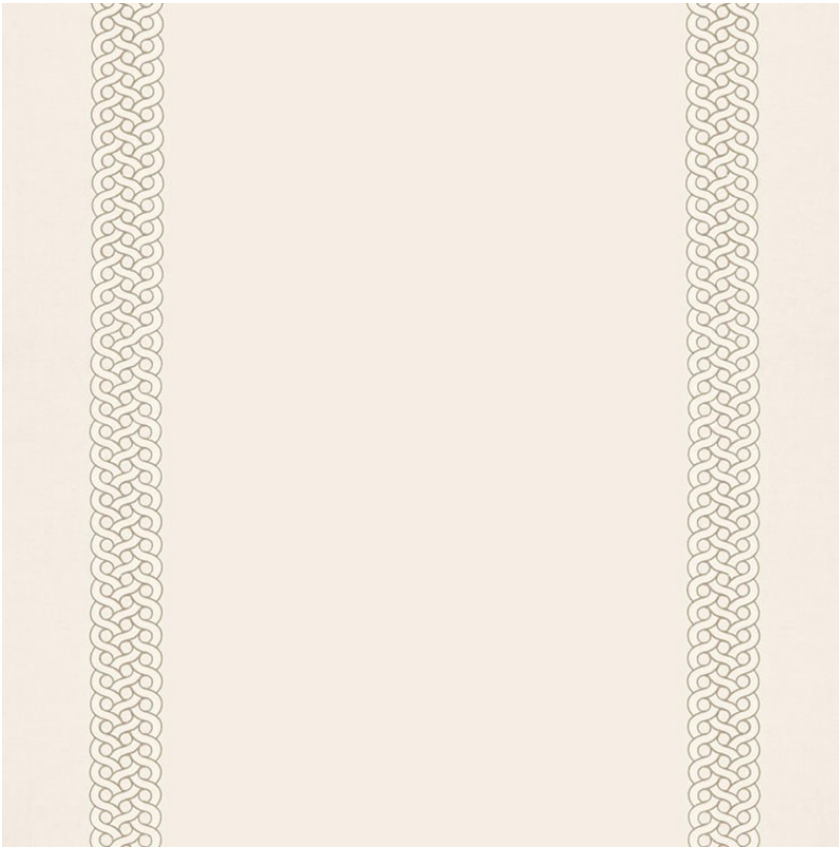

68771

MANDEVILLE

COLOR: DUNE TYPE: FABRIC

WHAT MAKES THIS SPECIAL

Mandeville features widely spaced, embroidered stripes. The ground fabric is available for versatile applications. Subtle variations are part of its inherent natural beauty.

To check stock and price, request a physical memo, reserve or place an order, sign in to your account on www.fschumacher.com or our iOS app, or give us a call at **1-800-673-4221**

WIDTH

56" WIDE (142 CM)

VERTICAL REPEAT

1 1/2" (4CM)

CONTENT

55% LINEN, 30%
COTTON, 15% VISCOSE

LIGHT FASTNESS

40 HOURS

HORIZONTAL REPEAT

NONE