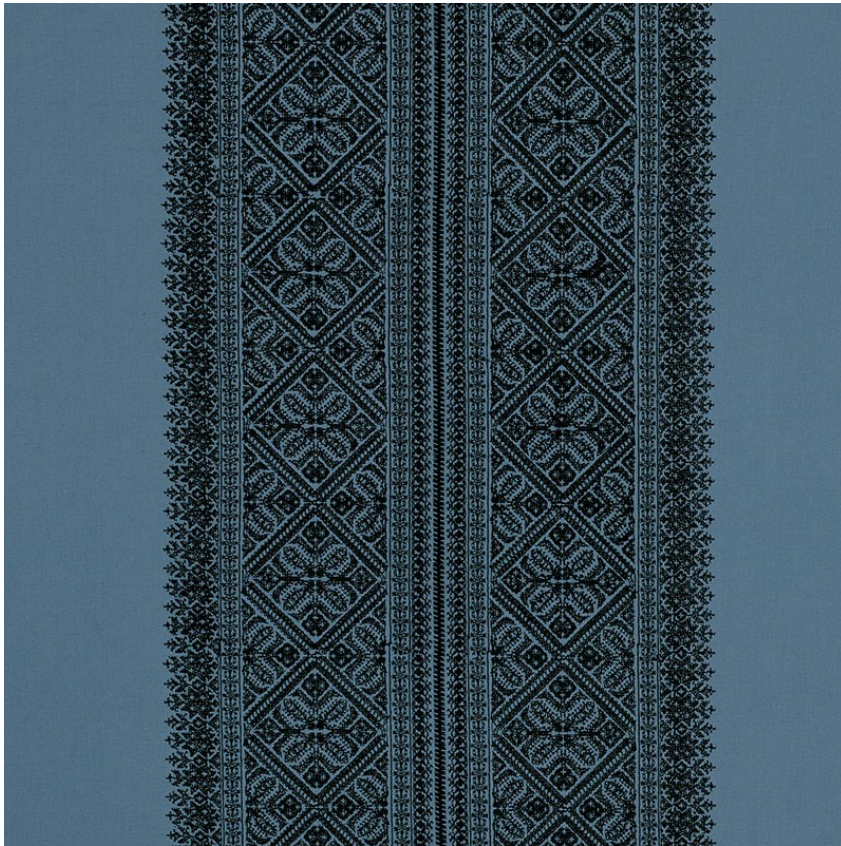

69731

TOLEDO

COLOR: MIDNIGHT TYPE: FABRIC

---

#### WHAT MAKES THIS SPECIAL

A gorgeously boho fabric in a beguiling, fresh mix of hues. The relaxed cotton-linen ground plays beautifully against the intensely detailed yet delicate embroidered bands.