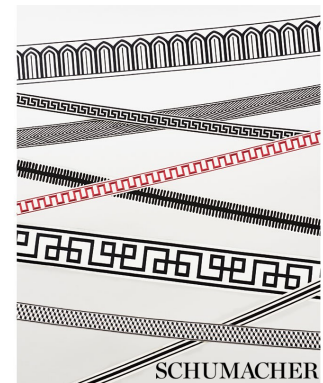

70742

CASTILLE TAPE

COLOR: BLACK ON IVORY TYPE: TRIM

#### WHAT MAKES THIS SPECIAL

Heavily embroidered on a handsome, ribbed cotton ground, this tape has a graphic and dramatic flair that feels both structured and relaxed.

To check stock and price, request a physical memo, reserve or place an order, sign in to your account on [www.fschumacher.com](http://www.fschumacher.com) or our iOS app, or give us a call at 1-800-673-4221

WIDTH  
2 3/4" (7CM)

VERTICAL REPEAT  
NONE

CONTENT  
50% COTTON, 50%  
VISCOSE

LIGHT FASTNESS  
N/A

HORIZONTAL REPEAT  
3/8" (1CM)

MATCH  
STRAIGHT

PERFORMANCE  
N/A

COUNTRY OF FINISH  
INDIA