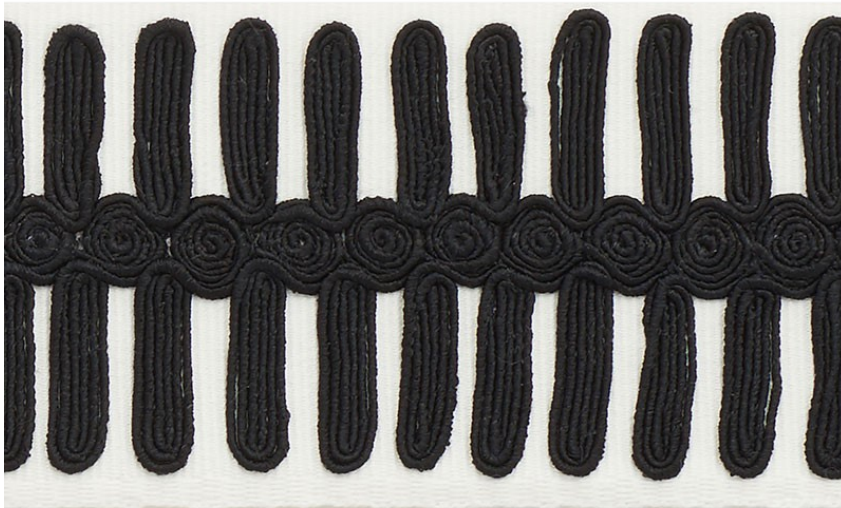

70742

CASTILLE TAPE

COLOR: BLACK ON IVORY TYPE: TRIM

#### WHAT MAKES THIS SPECIAL

Heavily embroidered on a handsome, ribbed cotton ground, this tape has a graphic and dramatic flair that feels both structured and relaxed.

To check stock and price, request a physical memo, reserve or place an order, sign in to your account on [www.fschumacher.com](http://www.fschumacher.com) or our iOS app, or give us a call at 1-800-673-4221

WIDTH  
2 3/4" (7CM)

VERTICAL REPEAT  
NONE

CONTENT  
50% COTTON, 50%  
VISCOSE

LIGHT FASTNESS  
N/A

HORIZONTAL REPEAT  
3/8" (1CM)

MATCH  
STRAIGHT

PERFORMANCE  
N/A

COUNTRY OF FINISH  
INDIA