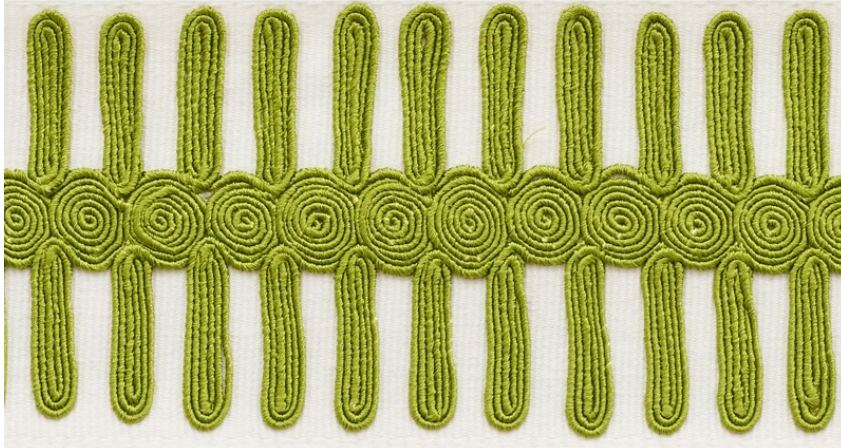

70746

CASTILLE TAPE

COLOR: LEAF TYPE: TRIM

WHAT MAKES THIS SPECIAL

A handsome corded embroidery design on a contrasting cotton faille ground, Castille Tape makes a snazzy, graphic statement on upholstery, pillows or drapery panels.

To check stock and price, request a physical memo, reserve or place an order, sign in to your account on www.fschumacher.com or our iOS app, or give us a call at **1-800-673-4221**

WIDTH
2 3/4" (7CM)

VERTICAL REPEAT
NONE

CONTENT
50% COTTON, 50%
VISCOSE

LIGHT FASTNESS
N/A

HORIZONTAL REPEAT
3/8" (1CM)

MATCH
STRAIGHT

PERFORMANCE
N/A

COUNTRY OF FINISH
INDIA

SCHUMACHER

FABRIC WALLPAPER TRIM FURNITURE CUSTOM/CONTRACT
RUGS AND CARPETS AVAILABLE AT PATTERSONFLYNNMARTIN.COM