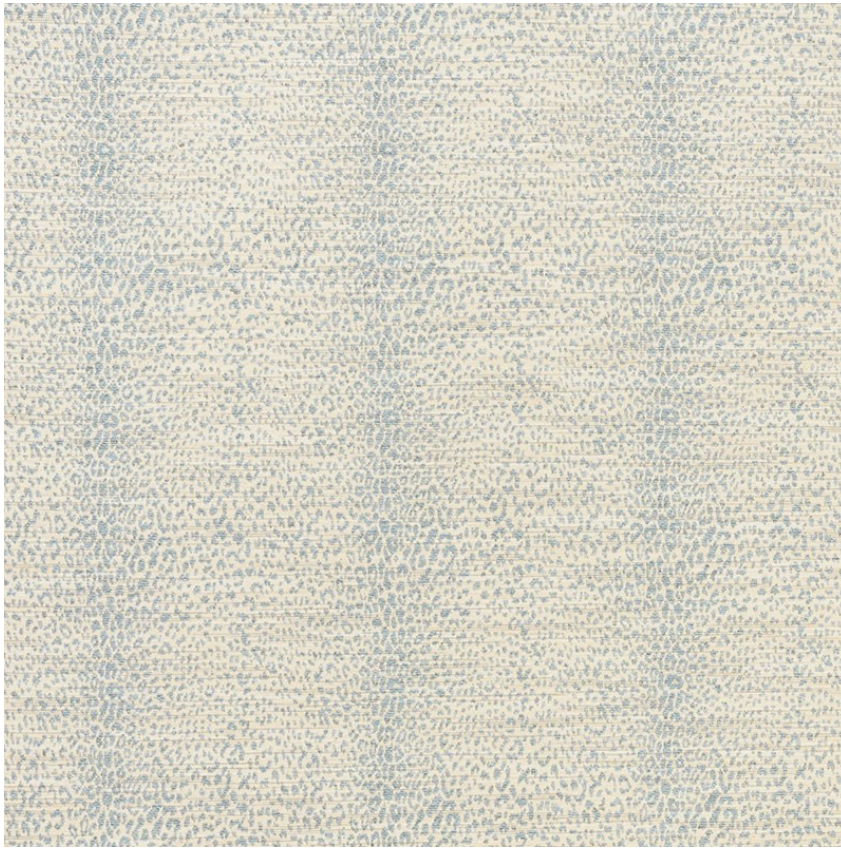

70831

MINI LEOPARD

COLOR: CLOUD TYPE: FABRIC

#### WHAT MAKES THIS SPECIAL

The small-scale, allover leopard pattern on this luxe woven is just right for layering into any scheme or style.

To check stock and price, request a physical memo, reserve or place an order, sign in to your account on [www.fschumacher.com](http://www.fschumacher.com) or our iOS app, or give us a call at **1-800-673-4221**

WIDTH  
55" (140CM)

VERTICAL REPEAT  
7" (18CM)

CONTENT  
37% VISCOSE, 30%  
POLYESTER, 18% LINEN,  
15% COTTON

LIGHT FASTNESS  
N/A

HORIZONTAL REPEAT  
7" (18CM)

MATCH  
STRAIGHT

PERFORMANCE  
N/A

COUNTRY OF FINISH  
ITALY