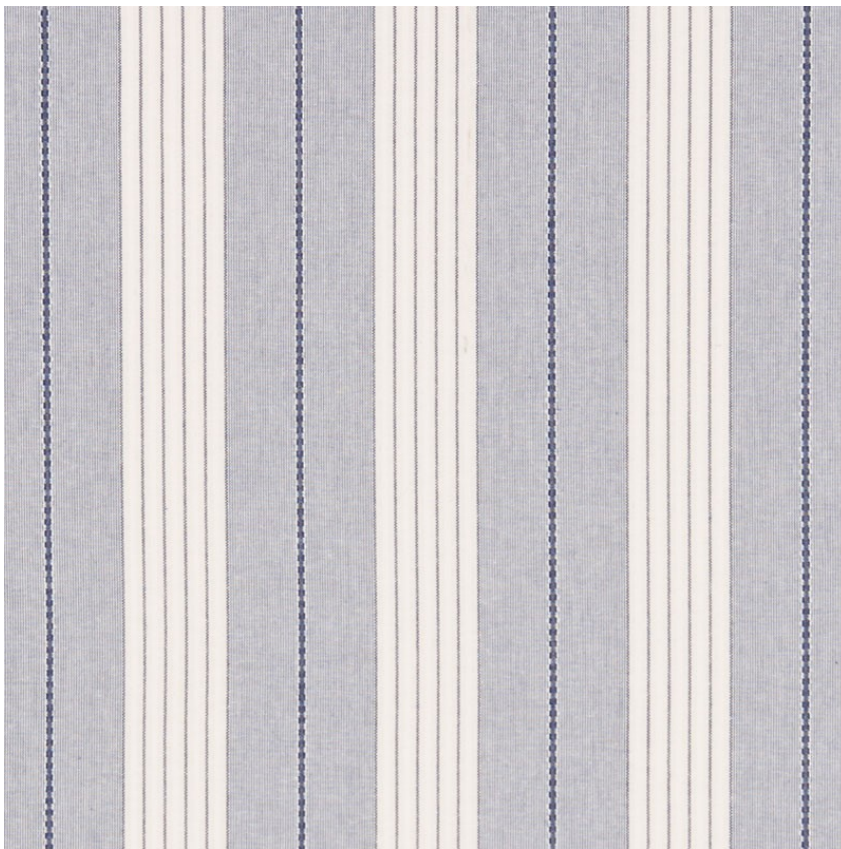

71370

AUDREY STRIPE

COLOR: NAVY TYPE: FABRIC

WHAT MAKES THIS SPECIAL

Charming and casual, this stripe is full of sweet details that are sure to delight time and time again.

To check stock and price, request a physical memo, reserve or place an order, sign in to your account on www.fschumacher.com or our iOS app, or give us a call at **1-800-673-4221**

WIDTH
54" (137 CM)

VERTICAL REPEAT
NONE

CONTENT
100% COTTON

LIGHT FASTNESS
300 HOURS

HORIZONTAL REPEAT
4 3/4" (12CM)

MATCH
STRAIGHT

PERFORMANCE
N/A

COUNTRY OF FINISH
INDIA