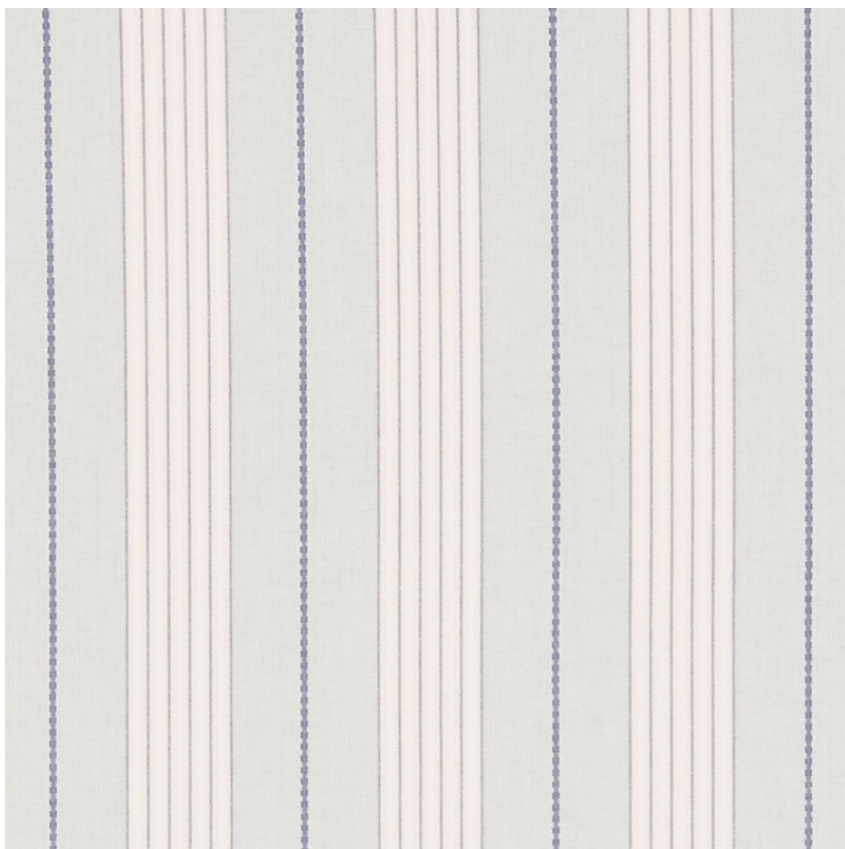

71371

AUDREY STRIPE

COLOR: SKY TYPE: FABRIC

**WHAT MAKES THIS SPECIAL**

Charming and casual, this stripe is full of sweet details that are sure to delight time and time again.

To check stock and price, request a physical memo, reserve or place an order, sign in to your account on [www.fschumacher.com](http://www.fschumacher.com) or our iOS app, or give us a call at **1-800-673-4221**

WIDTH

54" (137 CM)

VERTICAL REPEAT

NONE

CONTENT

100% COTTON

LIGHT FASTNESS

300 HOURS

HORIZONTAL REPEAT

4 3/4" (12CM)

MATCH

STRAIGHT

PERFORMANCE

N/A

COUNTRY OF FINISH

INDIA