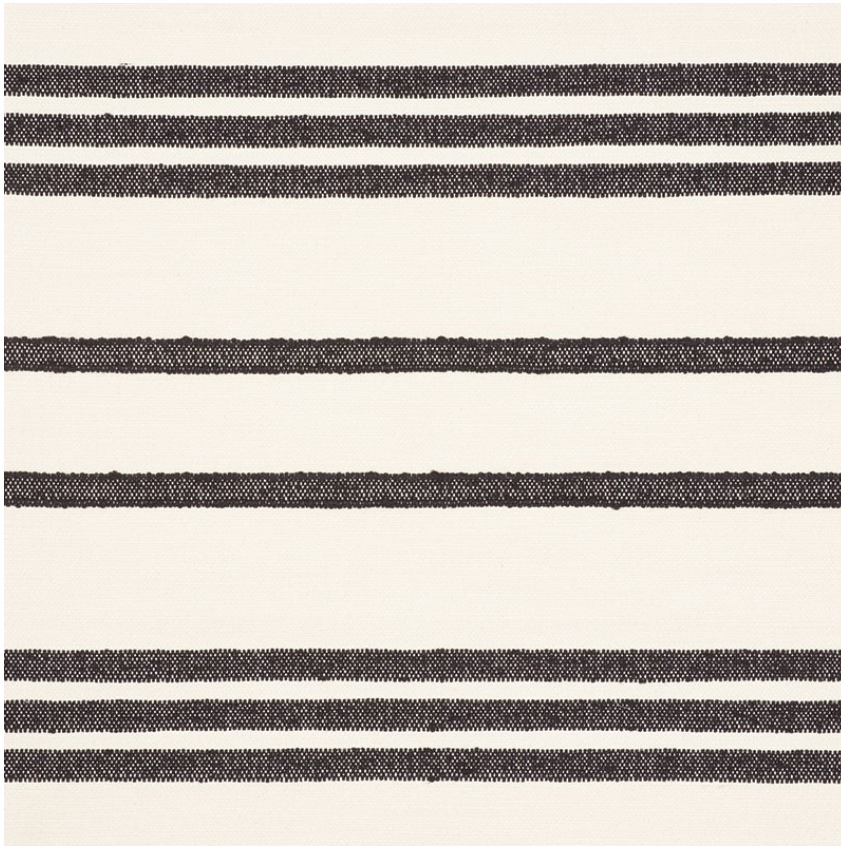

73290

DUNE STRIPE

COLOR: BLACK TYPE: FABRIC

WHAT MAKES THIS SPECIAL

Woven in Belgium, this fabric's soft stripes have raised edges, making it an attractive, textured upholstery option.

To check stock and price, request a physical memo, reserve or place an order, sign in to your account on www.fschumacher.com or our iOS app, or give us a call at **1-800-673-4221**

WIDTH
54" (137CM)

VERTICAL REPEAT
14" (36CM)

CONTENT
55% COTTON, 18% LINEN,
8% POLYACRYLIC, 1%
POLYAMID

LIGHT FASTNESS
N/A

HORIZONTAL REPEAT
NONE

MATCH
STRAIGHT

PERFORMANCE
N/A

COUNTRY OF FINISH
BELGIUM