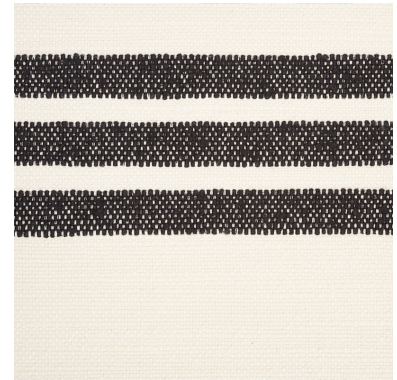

73290

DUNE STRIPE

COLOR: BLACK TYPE: FABRIC

WHAT MAKES THIS SPECIAL

Woven in Belgium, this fabric's soft stripes have raised edges, making it an attractive, textured upholstery option.

To check stock and price, request a physical memo, reserve or place an order, sign in to your account on www.fschumacher.com or our iOS app, or give us a call at **1-800-673-4221**

WIDTH
54" (137CM)

VERTICAL REPEAT
14" (36CM)

CONTENT
55% COTTON, 18% LINEN,
8% POLYACRYLIC, 1%
POLYAMID

LIGHT FASTNESS
N/A

HORIZONTAL REPEAT
NONE

MATCH
STRAIGHT

PERFORMANCE
N/A

COUNTRY OF FINISH
BELGIUM