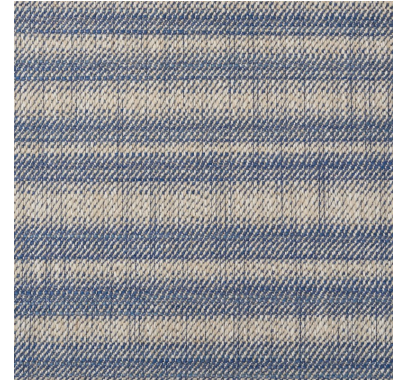

73361

PETRA STRIPE

COLOR: INDIGO TYPE: FABRIC

WHAT MAKES THIS SPECIAL

Subtle, tonal variations give this woven stripe an irregular, handloomed look. It is substantial, stain-resistant and perfectly suited for upholstery.

To check stock and price, request a physical memo, reserve or place an order, sign in to your account on www.fschumacher.com or our iOS app, or give us a call at **1-800-673-4221**

WIDTH
55" (140CM)

VERTICAL REPEAT
23 1/4" (59CM)

CONTENT
39% ACRYLIC, 36%
POLYESTER, 19%
VISCOSE, 6% LINEN

LIGHT FASTNESS
40 HOURS

HORIZONTAL REPEAT
NONE

MATCH
STRAIGHT

PERFORMANCE
MARTINDALE 50,000

COUNTRY OF FINISH
TURKEY

SCHUMACHER

FABRIC WALLPAPER TRIM FURNITURE CUSTOM/CONTRACT
RUGS AND CARPETS AVAILABLE AT PATTERSONFLYNNMARTIN.COM