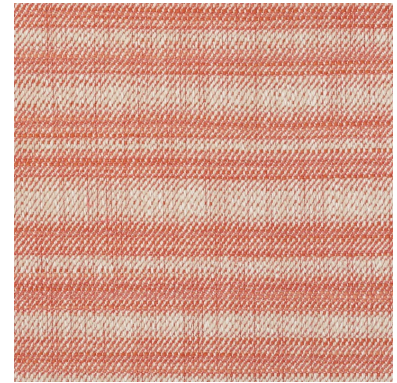

73363

PETRA STRIPE

COLOR: CLAY TYPE: FABRIC

WHAT MAKES THIS SPECIAL

Subtle, tonal variations give this woven stripe an irregular, handloomed look. It is substantial, stain-resistant and perfectly suited for upholstery.

CONTENT
39% ACRYLIC, 36%
POLYESTER, 19%
VISCOSE, 6% LINEN

LIGHT FASTNESS
40 HOURS

HORIZONTAL REPEAT
NONE

MATCH
STRAIGHT

PERFORMANCE
MARTINDALE 50,000

COUNTRY OF FINISH
TURKEY

SCHUMACHER

FABRIC WALLPAPER TRIM FURNITURE CUSTOM/CONTRACT
RUGS AND CARPETS AVAILABLE AT PATTERSONFLYNNMARTIN.COM