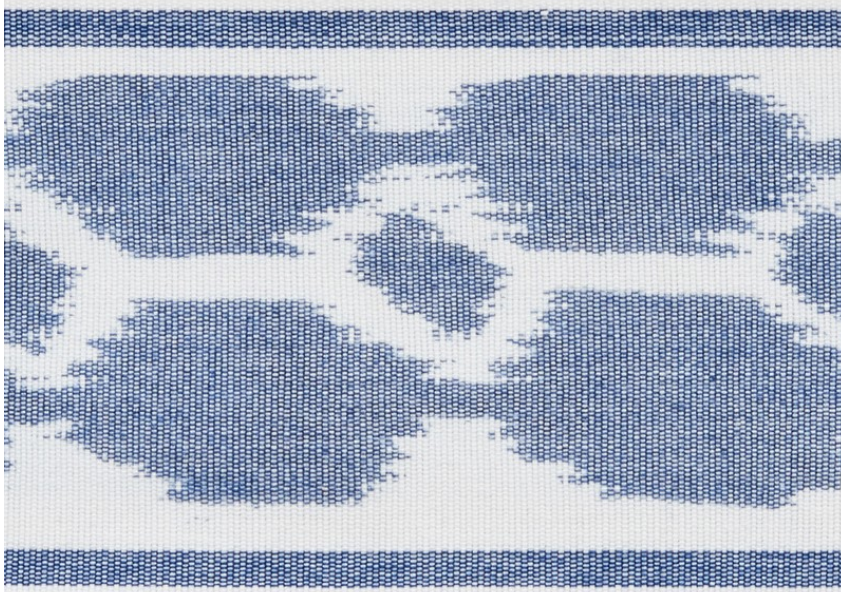

73690

TELIA TAPE

COLOR: NAVY TYPE: TRIM

WHAT MAKES THIS SPECIAL

This true, warp-printed tape features an undulating ikat pattern with a soft, watery effect. It gives upholstery, pillows or drapery global flair.

3" (8CM)

CONTENT

100% COTTON

LIGHT FASTNESS

N/A

HORIZONTAL REPEAT

3 1/2" (9CM)

MATCH