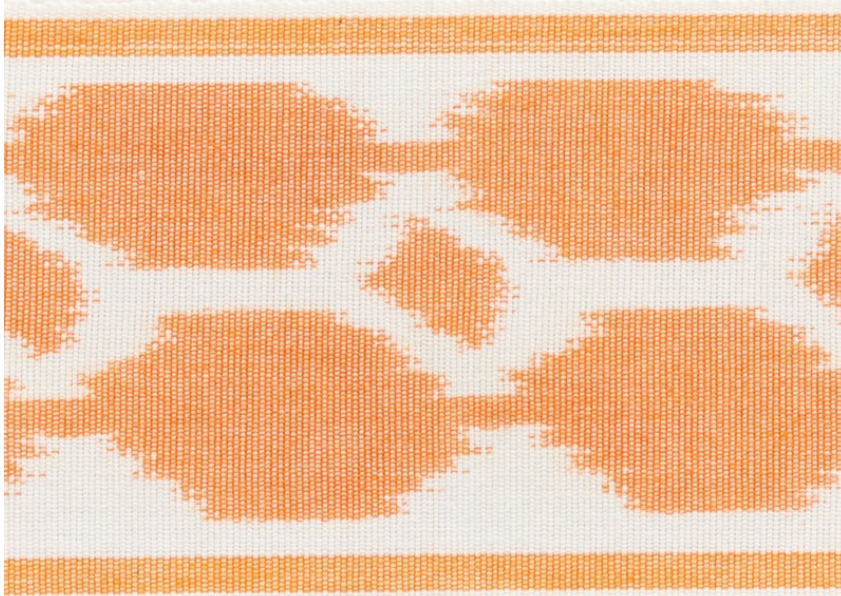

73692

TELIA TAPE

COLOR: ORANGE TYPE: TRIM

WHAT MAKES THIS SPECIAL

This true, warp-printed tape features an undulating ikat pattern with a soft, watery effect. It gives upholstery, pillows or drapery global flair.

3" (8CM)

CONTENT

100% COTTON

LIGHT FASTNESS

N/A

HORIZONTAL REPEAT

3 1/2" (9CM)

MATCH