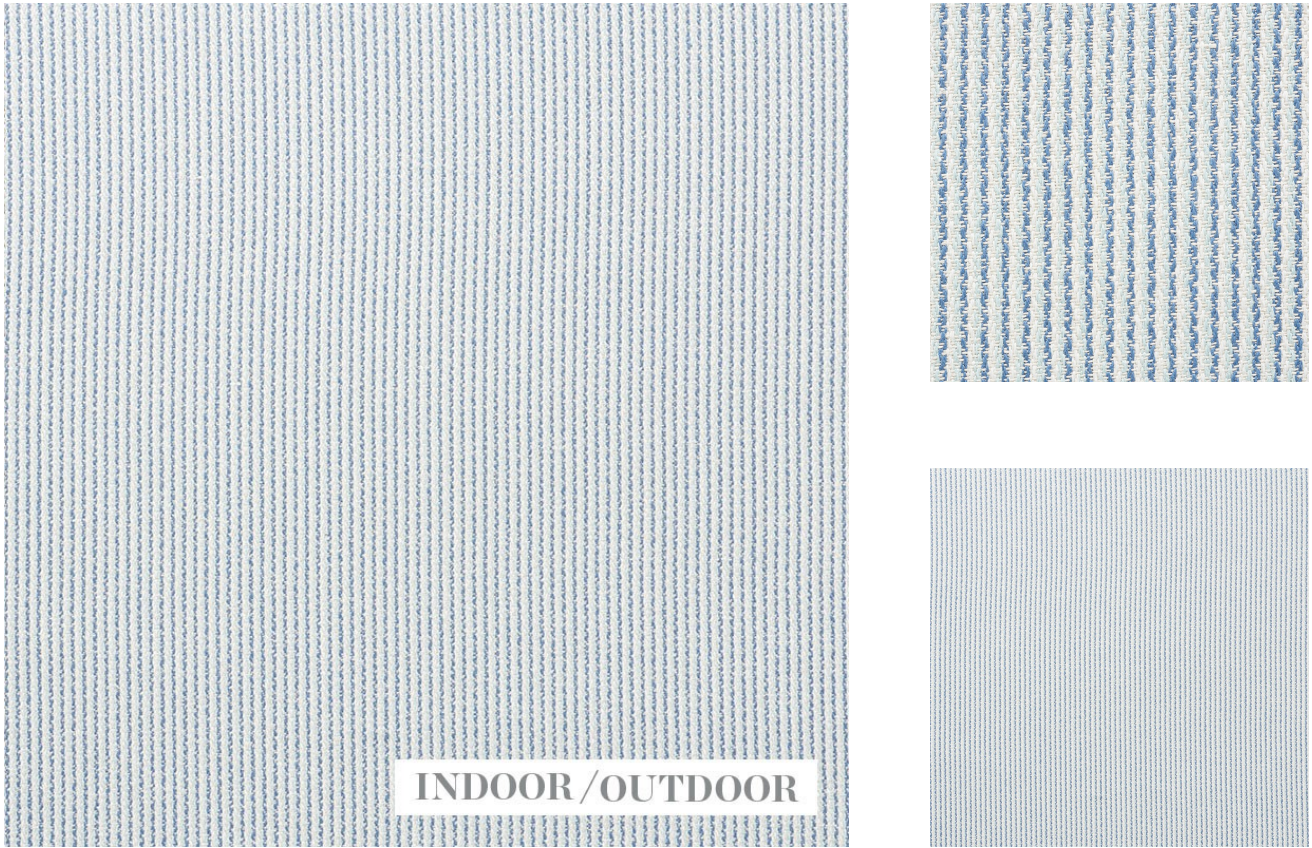

73852

SHORELINE STRIPE

COLOR: SKY TYPE: FABRIC

WHAT MAKES THIS SPECIAL

Made of 100% linen, this logic-defying narrow stripe can be used inside or out. It resists fading, moisture, stains and mildew.

To check stock and price, request a physical memo, reserve or place an order, sign in to your account on www.fschumacher.com or our iOS app, or give us a call at **1-800-673-4221**

WIDTH
55" (140CM)

VERTICAL REPEAT
NONE

CONTENT
100% LINEN

LIGHT FASTNESS
6 YR GUAR

HORIZONTAL REPEAT
1/4" (1CM)

MATCH
STRAIGHT

PERFORMANCE
MARTINDALE 18,000

COUNTRY OF FINISH
FRANCE