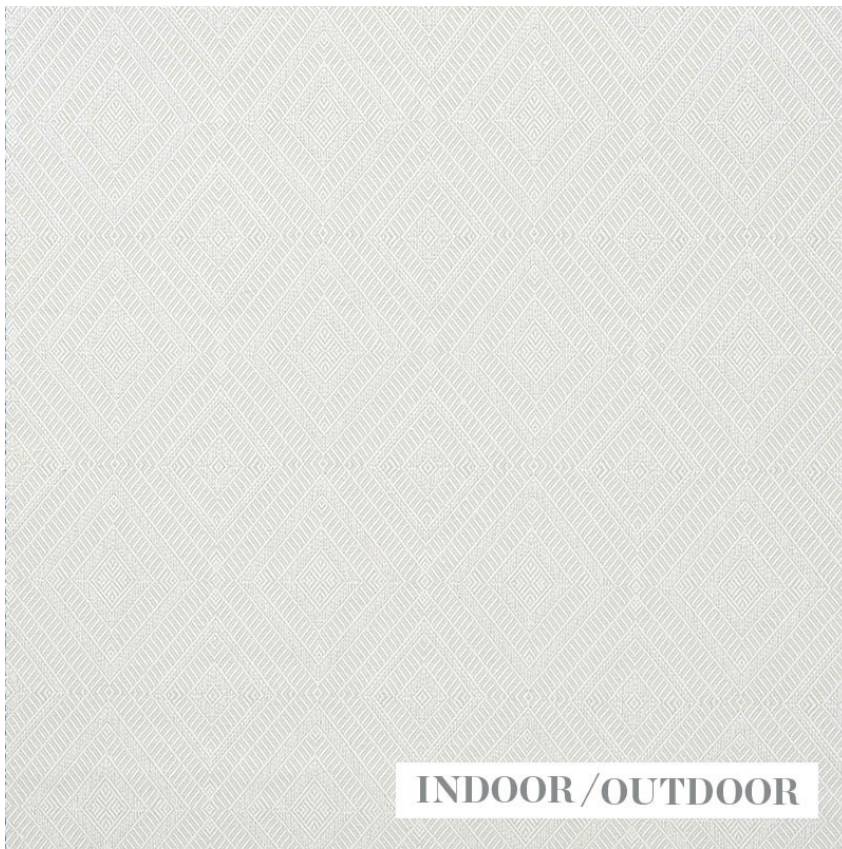

73862

GEOMETRIC WEAVE

COLOR: MINERAL TYPE: FABRIC

**INDOOR/OUTDOOR**

**WHAT MAKES THIS SPECIAL**

Made with natural linen, this logic-defying, medium-scale woven can be used inside or out. It resists fading, moisture, stains and mildew.

**WIDTH**  
55" (140CM)

**VERTICAL REPEAT**  
7 1/2" (19CM)

**CONTENT**  
94% LINEN, 6% ACRYLIC

**LIGHT FASTNESS**  
6 YR GUAR

**HORIZONTAL REPEAT**  
7" (18CM)

**MATCH**  
STRAIGHT

**PERFORMANCE**  
MARTINDALE 30,000