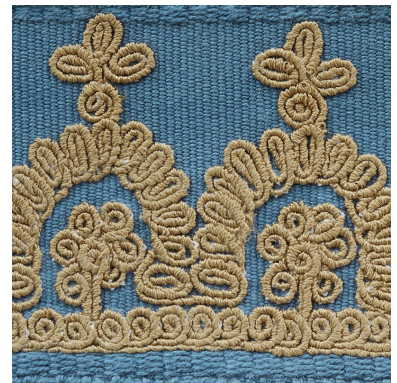

74153

NOELIA TAPE

COLOR: CADET TYPE: TRIM

WHAT MAKES THIS SPECIAL

Noelia Tape's intricate, scrolling design is rendered in delicate, corded embroidery. It's an exquisite, Old World touch for upholstery, pillows or curtain panels.

To check stock and price, request a physical memo, reserve or place an order, sign in to your account on www.fschumacher.com or our iOS app, or give us a call at **1-800-673-4221**

WIDTH
2" (5CM)

VERTICAL REPEAT
NONE

CONTENT
70% COTTON, 30%
VISCOSE

LIGHT FASTNESS
N/A

HORIZONTAL REPEAT
1" (3CM)

MATCH
STRAIGHT

PERFORMANCE
N/A

COUNTRY OF FINISH
INDIA

SCHUMACHER

FABRIC WALLPAPER TRIM FURNITURE CUSTOM/CONTRACT
RUGS AND CARPETS AVAILABLE AT PATTERSONFLYNNMARTIN.COM