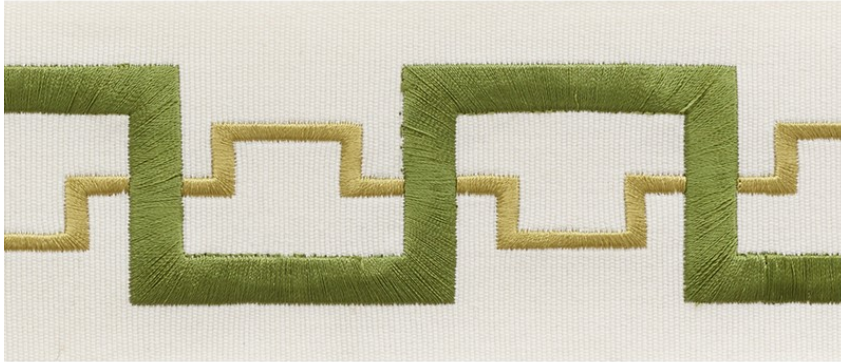

74352

TURRET TAPE

COLOR: LEAF TYPE: TRIM

WHAT MAKES THIS SPECIAL

A new take on a traditional Greek key pattern, this two-tone design adds dimension and interest along with an elegant edge.

To check stock and price, request a physical memo, reserve or place an order, sign in to your account on www.fschumacher.com or our iOS app, or give us a call at **1-800-673-4221**

WIDTH
2 3/4" (7CM)

VERTICAL REPEAT
NONE

CONTENT
75% COTTON, 25%
RAYON

LIGHT FASTNESS
N/A

HORIZONTAL REPEAT
3 7/8" (10CM)

MATCH
STRAIGHT

PERFORMANCE
N/A

COUNTRY OF FINISH
INDIA