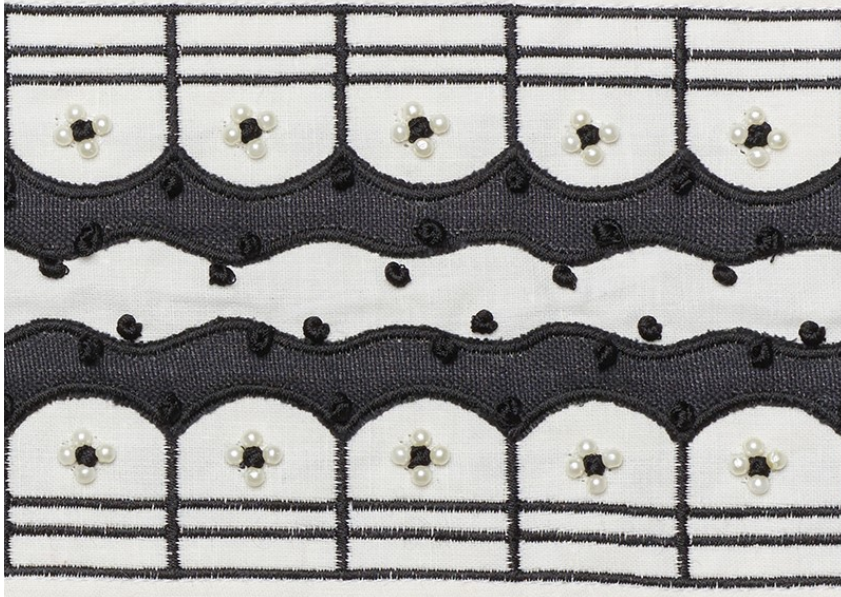

74381

PERLA TAPE

COLOR: NOIR TYPE: TRIM

WHAT MAKES THIS SPECIAL

A tour de force of dressmaker details, this exquisite velvet tape is embellished with pearls, appliqué and hand embroidery. It is glamorous, sophisticated and truly haute couture.

To check stock and price, request a physical memo, reserve or place an order, sign in to your account on www.fschumacher.com or our iOS app, or give us a call at **1-800-673-4221**

WIDTH
4" (10CM)

VERTICAL REPEAT
NONE

CONTENT
100% LINEN

LIGHT FASTNESS
N/A

HORIZONTAL REPEAT
1" (3CM)

MATCH
STRAIGHT

PERFORMANCE
N/A

COUNTRY OF FINISH
INDIA

SCHUMACHER

FABRIC WALLPAPER TRIM FURNITURE CUSTOM/CONTRACT
RUGS AND CARPETS AVAILABLE AT PATTERSONFLYNNMARTIN.COM