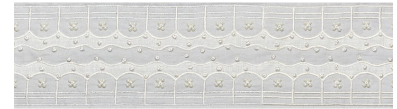

74382

PERLA TAPE

COLOR: DOVE TYPE: TRIM

WHAT MAKES THIS SPECIAL

A tour de force of dressmaker details, this exquisite velvet tape is embellished with pearls, appliqué and hand embroidery. It is glamorous, sophisticated and truly haute couture.

To check stock and price, request a physical memo, reserve or place an order, sign in to your account on www.fschumacher.com or our iOS app, or give us a call at **1-800-673-4221**

WIDTH
4" (10CM)

VERTICAL REPEAT
NONE