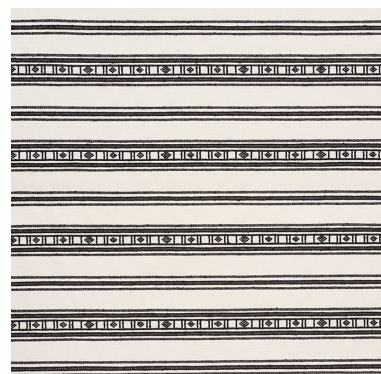

74481

BUENA VISTA

COLOR: BLACK TYPE: FABRIC

WHAT MAKES THIS SPECIAL

A wonderful, blanket-like woven stripe that's simple yet sophisticated, it has a lovely hand and homespun appeal.

To check stock and price, request a physical memo, reserve or place an order, sign in to your account on www.fschumacher.com or our iOS app, or give us a call at 1-800-673-4221

WIDTH
54 1/4" (138CM)

VERTICAL REPEAT
9 5/8" (24CM)

CONTENT
60% COTTON, 16% LINEN,
16% ACRYLIC, 7%
POLYESTER

LIGHT FASTNESS
N/A

HORIZONTAL REPEAT
9" (23CM)

MATCH
STRAIGHT

PERFORMANCE
N/A

COUNTRY OF FINISH
BELGIUM