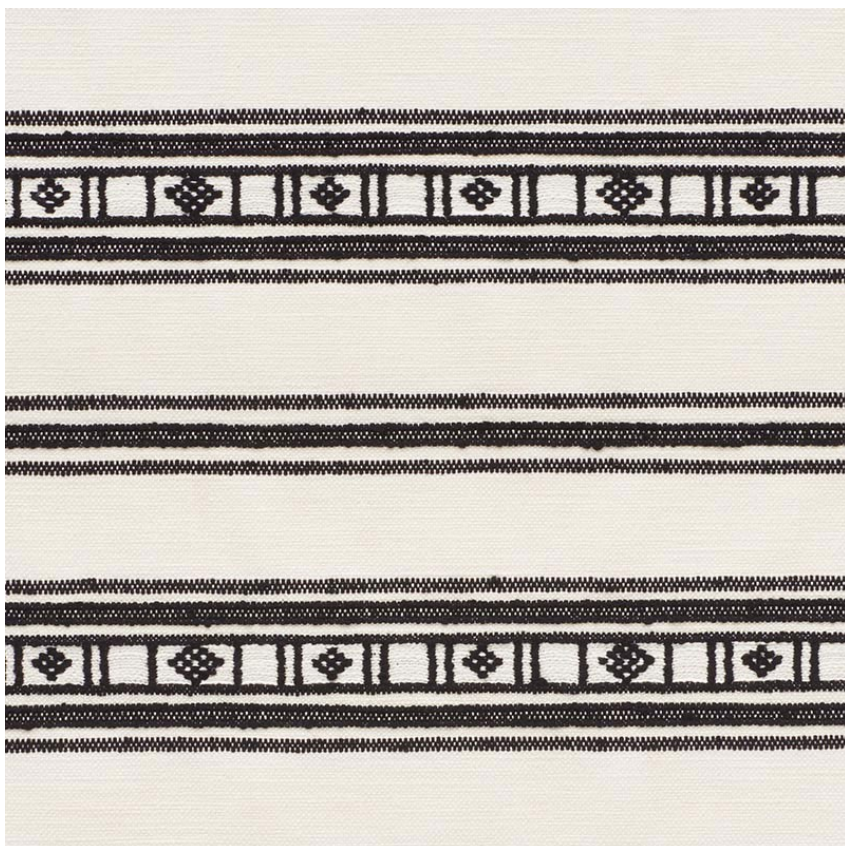

74481

BUENA VISTA

COLOR: BLACK TYPE: FABRIC

WHAT MAKES THIS SPECIAL

A wonderful, blanket-like woven stripe that's simple yet sophisticated, it has a lovely hand and homespun appeal.

To check stock and price, request a physical memo, reserve or place an order, sign in to your account on www.fschumacher.com or our iOS app, or give us a call at 1-800-673-4221

WIDTH
54 1/4" (138CM)

VERTICAL REPEAT
9 5/8" (24CM)

CONTENT
60% COTTON, 16% LINEN,
16% ACRYLIC, 7%
POLYESTER

LIGHT FASTNESS
N/A

HORIZONTAL REPEAT
9" (23CM)

MATCH
STRAIGHT

PERFORMANCE
N/A

COUNTRY OF FINISH
BELGIUM