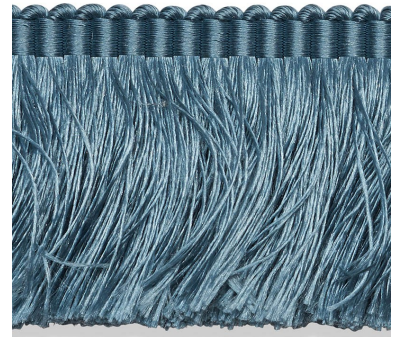

74592

FRANCOIS SILK BRUSH FRINGE

COLOR: CADET TYPE: TRIM

WHAT MAKES THIS SPECIAL

Available in a fabulous array of colors, this classic brush fringe, made of dense, fluffy silk, adds a luxurious and sophisticated edge to pillows and other decorative items.

To check stock and price, request a physical memo, reserve or place an order, sign in to your account on www.fschumacher.com or our iOS app, or give us a call at **1-800-673-4221**

WIDTH
1 5/8" (4CM)

VERTICAL REPEAT
NONE

CONTENT
100% SILK

LIGHT FASTNESS
N/A

HORIZONTAL REPEAT
NONE

MATCH
STRAIGHT

PERFORMANCE
N/A

COUNTRY OF FINISH
CHINA

SCHUMACHER

FABRIC WALLPAPER TRIM FURNITURE CUSTOM/CONTRACT
RUGS AND CARPETS AVAILABLE AT PATTERSONFLYNNMARTIN.COM