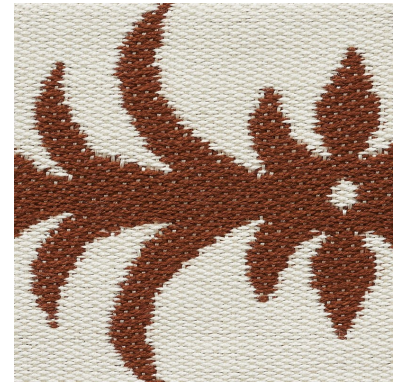

75440

ACANTHUS TAPE

COLOR: NUTMEG TYPE: TRIM

#### WHAT MAKES THIS SPECIAL

Derived from the beloved Acanthus Stripe pattern, this woven tape features a stylized leaf motif and provides an elegant finishing touch for furniture, pillows or curtains.