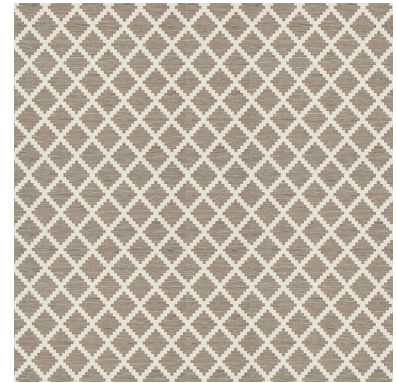

76541

TIBUR

COLOR: NEUTRAL TYPE: FABRIC

#### WHAT MAKES THIS SPECIAL

Softened by velvety chenille and twisted accent yarns, this stylish and durable woven geometric is a rich alternative to a basic.

To check stock and price, request a physical memo, reserve or place an order, sign in to your account on [www.fschumacher.com](http://www.fschumacher.com) or our iOS app, or give us a call at **1-800-673-4221**

#### WIDTH

59 1/8" (150CM)

#### VERTICAL REPEAT

5 3/4" (15CM)