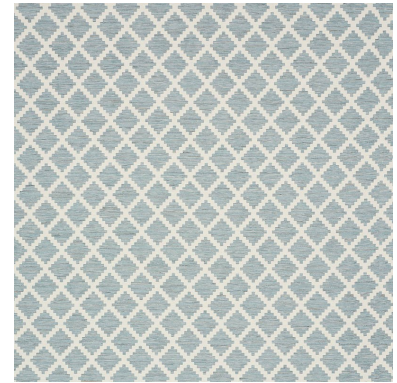

76543

TIBUR

COLOR: SKY TYPE: FABRIC

WHAT MAKES THIS SPECIAL

Softened by velvety chenille and twisted accent yarns, this stylish and durable woven geometric is a rich alternative to a basic.

To check stock and price, request a physical memo, reserve or place an order, sign in to your account on www.fschumacher.com or our iOS app, or give us a call at 1-800-673-4221

WIDTH
59 1/8" (150CM)

VERTICAL REPEAT
5 3/4" (15CM)

CONTENT
65% COTTON, 25%
ACRYLIC, 10%
POLYESTER

LIGHT FASTNESS
N/A

HORIZONTAL REPEAT
5" (13CM)

MATCH
STRAIGHT

PERFORMANCE
N/A

COUNTRY OF FINISH
ITALY