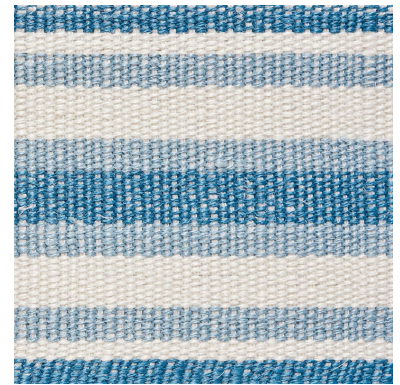

76581

LEVANT TAPE

COLOR: BLUE TYPE: TRIM

WHAT MAKES THIS SPECIAL

Made of pure linen, this multi-width, multi-color stripe tape adds a sophisticated finishing touch to upholstery, pillows and window treatments.

To check stock and price, request a physical memo, reserve or place an order, sign in to your account on www.fschumacher.com or our iOS app, or give us a call at **1-800-673-4221**

WIDTH
2" (5CM)

VERTICAL REPEAT
NONE

CONTENT
100% LINEN

LIGHT FASTNESS
N/A

HORIZONTAL REPEAT
1 3/4" (4CM)

MATCH
STRAIGHT

PERFORMANCE
N/A

COUNTRY OF FINISH
BELGIUM

SCHUMACHER

FABRIC WALLPAPER TRIM FURNITURE CUSTOM/CONTRACT
RUGS AND CARPETS AVAILABLE AT PATTERSONFLYNNMARTIN.COM