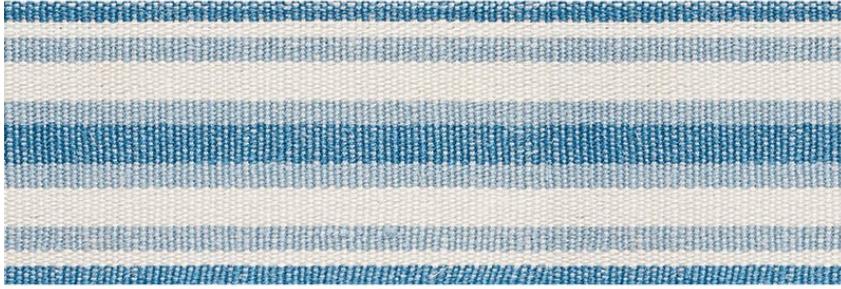

76581

LEVANT TAPE

COLOR: BLUE TYPE: TRIM

WHAT MAKES THIS SPECIAL

Made of pure linen, this multi-width, multi-color stripe tape adds a sophisticated finishing touch to upholstery, pillows and window treatments.

To check stock and price, request a physical memo, reserve or place an order, sign in to your account on www.fschumacher.com or our iOS app, or give us a call at **1-800-673-4221**

WIDTH
2" (5CM)

VERTICAL REPEAT
NONE

CONTENT
100% LINEN

LIGHT FASTNESS
N/A

HORIZONTAL REPEAT
1 3/4" (4CM)

MATCH
STRAIGHT

PERFORMANCE
N/A

COUNTRY OF FINISH
BELGIUM

SCHUMACHER

FABRIC WALLPAPER TRIM FURNITURE CUSTOM/CONTRACT
RUGS AND CARPETS AVAILABLE AT PATTERSONFLYNNMARTIN.COM